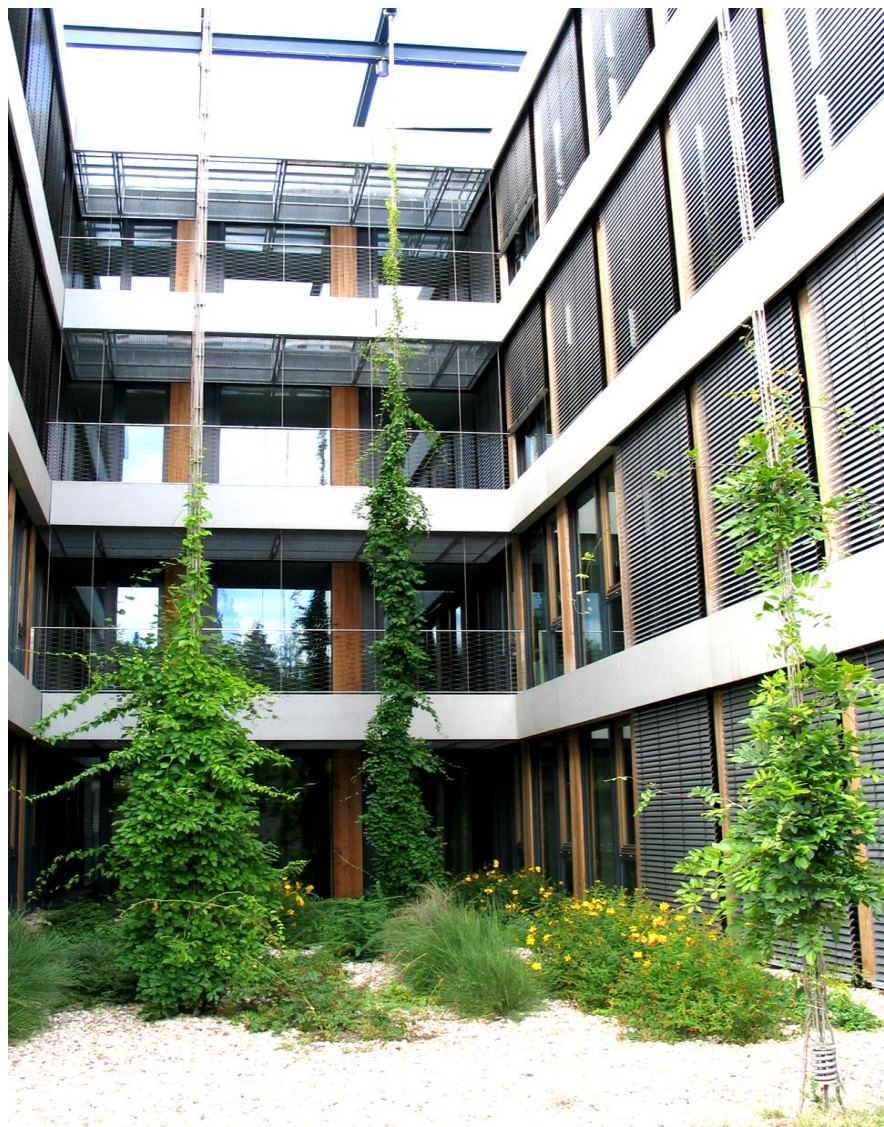

### Greening systems in atrium at CSOB

Prague 5 – Radlice

Customer: CSOB

Designer: Ing. arch. Josef Pleskot (AP Atelier)

Realization: 2006