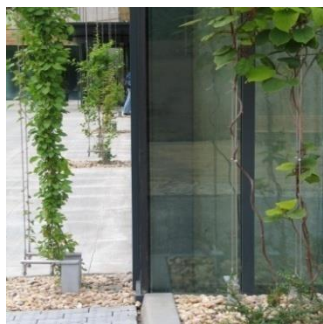

### Greening systems in atrium at CSOB

Prague 5 – Radlice

Customer: CSOB

Designer: Ing. arch. Josef Pleskot (AP Atelier)

Realization: 2006