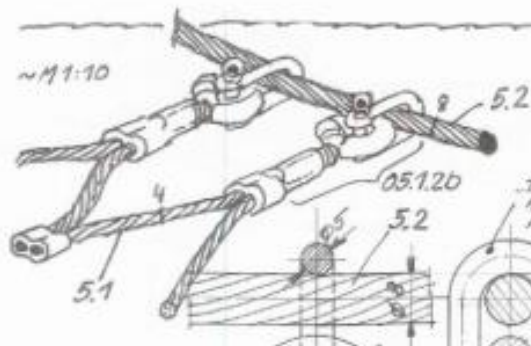

Atrium net in CSOB Radlicka

Prague 5 – Radlice

Customer: CSOB

Designer: Ing. arch. Josef Pleskot (AP Atelier)

Realization: 2006