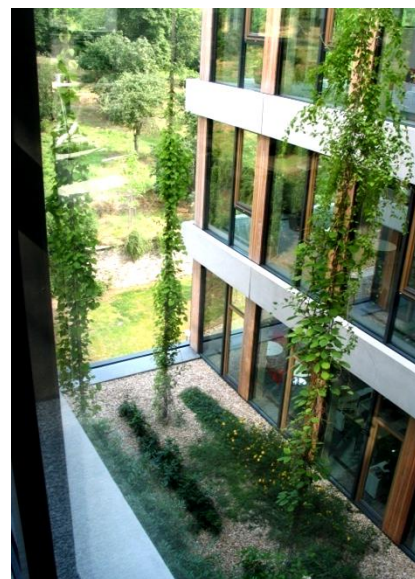

### Greening systems in atrium at CSOB

Prague 5 – Radlice

Customer: CSOB

Designer: Ing. arch. Josef Pleskot (AP Atelier)

Realization: 2006